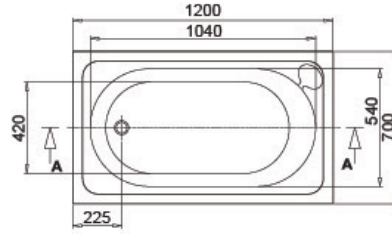

belen

120 x 70

Kabuk + Ayak + Ön Panel (K+A+P) | Body + Leg + Front Panel 521 BL03 120070

Kabuk + Ayak + Ön Panel + Yan Panel (K+A+P+Y) | Body + Leg + Front Panel + Side Panel 521 BL04 120070

Yan Panel 70 cm | Side Panel 530 70 000070 012

Yükseklik Height	55 cm
İç Derinlik Inside Depth	35.5
Hacim Water Capacity	188
Kabuk Ağırlık Body Weight	16.8 kg
Ön Panel Ağırlık Front Panel Weight	2.1 kg
Yan Panel Ağırlık Side Panel Weight	1.2 kg
Ayak Ağırlık Leg Weight	1.5 kg
Renk Kodu Colour Code	RAL 9003