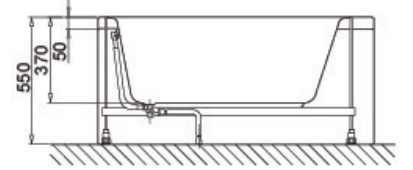

belen

120 x 70

Kabuk + Ayak + Ön Panel (K+A+P) | Body + Leg + Front Panel 521 BL03 120070

Kabuk + Ayak + Ön Panel + Yan Panel (K+A+P+Y) | Body + Leg + Front Panel + Side Panel 521 BL04 120070

Yan Panel 70 cm | Side Panel 530 70 000070 012

Yükseklik Height	55 cm
İç Derinlik Inside Depth	35.5
Hacim Water Capacity	188
Kabuk Ağırlık Body Weight	16.8 kg
Ön Panel Ağırlık Front Panel Weight	2.1 kg
Yan Panel Ağırlık Side Panel Weight	1.2 kg
Ayak Ağırlık Leg Weight	1.5 kg
Renk Kodu Colour Code	RAL 9003