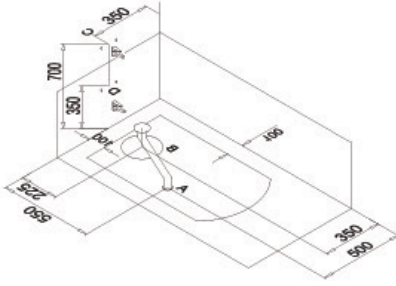

belen

120 x 70

Kabuk + Ayak + Ön Panel (K+A+P) | Body + Leg + Front Panel 521 BL03 120070

Kabuk + Ayak + Ön Panel + Yan Panel (K+A+P+Y) | Body + Leg + Front Panel + Side Panel 521 BL04 120070

Yan Panel 70 cm | Side Panel 530 70 000070 012

Yükseklik Height	55 cm
İç Derinlik Inside Depth	35.5
Hacim Water Capacity	188
Kabuk Ağırlık Body Weight	16.8 kg
Ön Panel Ağırlık Front Panel Weight	2.1 kg
Yan Panel Ağırlık Side Panel Weight	1.2 kg
Ayak Ağırlık Leg Weight	1.5 kg
Renk Kodu Colour Code	RAL 9003