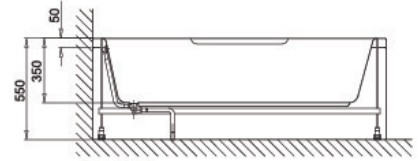

Kabuk + Ayak + Ön Panel (K+A+P) | Body + Leg + Front Panel 521 CL03 160080

Kabuk + Ayak + Ön Panel + Yan Panel (K+A+P+Y) | Body + Leg + Front Panel + Side Panel 521 CL04 160080

Yan Panel 80 cm | Side Panel 530 70 000080 017

| | |
|---------------------------------------|----------|
| Yükseklik Height | 55 cm |
| İç Derinlik Inside Depth | 39 |
| Hacim Water Capacity | 281 |
| Kabuk Ağırlık Body Weight | 24.4 kg |
| Ön Panel Ağırlık Front Panel Weight | 2.5 kg |
| Yan Panel Ağırlık Side Panel Weight | 1.2 kg |
| Ayak Ağırlık Leg Weight | 1.5 kg |
| Renk Kodu Colour Code | RAL 9003 |