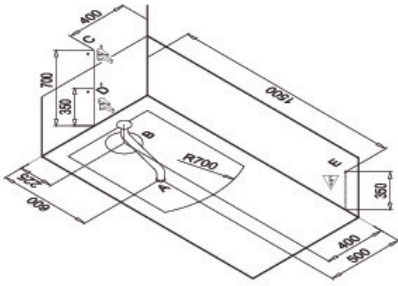

Kabuk + Ayak + Ön Panel (K+A+P) | Body + Leg + Front Panel 521 CL03 160080

Kabuk + Ayak + Ön Panel + Yan Panel (K+A+P+Y) | Body + Leg + Front Panel + Side Panel 521 CL04 160080

Yan Panel 80 cm | Side Panel 530 70 000080 017

| | |
|---------------------------------------|----------|
| Yükseklik Height | 55 cm |
| İç Derinlik Inside Depth | 39 |
| Hacim Water Capacity | 281 |
| Kabuk Ağırlık Body Weight | 24.4 kg |
| Ön Panel Ağırlık Front Panel Weight | 2.5 kg |
| Yan Panel Ağırlık Side Panel Weight | 1.2 kg |
| Ayak Ağırlık Leg Weight | 1.5 kg |
| Renk Kodu Colour Code | RAL 9003 |