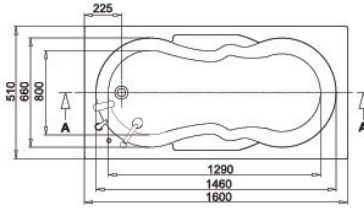

Kabuk + Ayak + Ön Panel (K+A+P) | Body + Leg + Front Panel 521 CL03 160080

Kabuk + Ayak + Ön Panel + Yan Panel (K+A+P+Y) | Body + Leg + Front Panel + Side Panel 521 CL04 160080

Yan Panel 80 cm | Side Panel 530 70 000080 017

| | |
|---------------------------------------|----------|
| Yükseklik Height | 55 cm |
| İç Derinlik Inside Depth | 39 |
| Hacim Water Capacity | 281 |
| Kabuk Ağırlık Body Weight | 24.4 kg |
| Ön Panel Ağırlık Front Panel Weight | 2.5 kg |
| Yan Panel Ağırlık Side Panel Weight | 1.2 kg |
| Ayak Ağırlık Leg Weight | 1.5 kg |
| Renk Kodu Colour Code | RAL 9003 |