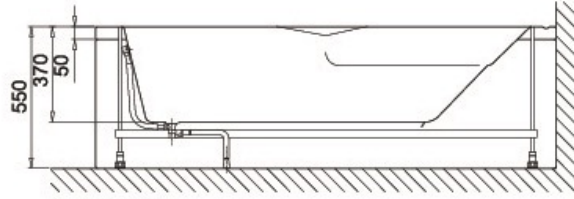

defne

180 x 80

Kabuk + Ayak + Ön Panel (K+A+P) | Body + Leg + Front Panel 521 DF03 180080

Kabuk + Ayak + Ön Panel + Yan Panel (K+A+P+Y) | Body + Leg + Front Panel + Side Panel 521 DF04 180080

Yan Panel 80 cm | Side Panel 530 70 000080 017

Yükseklik Height	55 cm
İç Derinlik Inside Depth	36
Hacim Water Capacity	315
Kabuk Ağırlık Body Weight	21 kg
Ön Panel Ağırlık Front Panel Weight	2.6 kg
Yan Panel Ağırlık Side Panel Weight	1.2 kg
Ayak Ağırlık Leg Weight	1.5 kg
Renk Kodu Colour Code	RAL 9003