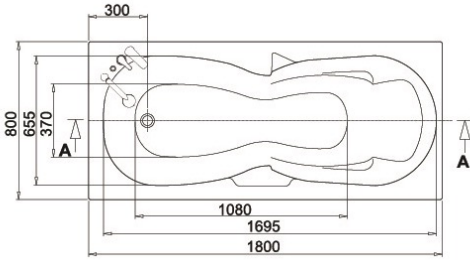

defne

180 x 80

Kabuk + Ayak + Ön Panel (K+A+P) | Body + Leg + Front Panel 521 DF03 180080

Kabuk + Ayak + Ön Panel + Yan Panel (K+A+P+Y) | Body + Leg + Front Panel + Side Panel 521 DF04 180080

Yan Panel 80 cm | Side Panel 530 70 000080 017

Yükseklik Height	55 cm
İç Derinlik Inside Depth	36
Hacim Water Capacity	315
Kabuk Ağırlık Body Weight	21 kg
Ön Panel Ağırlık Front Panel Weight	2.6 kg
Yan Panel Ağırlık Side Panel Weight	1.2 kg
Ayak Ağırlık Leg Weight	1.5 kg
Renk Kodu Colour Code	RAL 9003