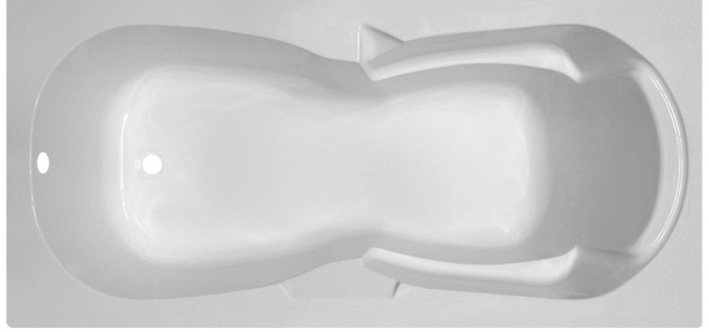

defne

180 x 80

Kabuk + Ayak + Ön Panel (K+A+P) | Body + Leg + Front Panel 521 DF03 180080

Kabuk + Ayak + Ön Panel + Yan Panel (K+A+P+Y) | Body + Leg + Front Panel + Side Panel 521 DF04 180080

Yan Panel 80 cm | Side Panel 530 70 000080 017

Yükseklik Height	55 cm
İç Derinlik Inside Depth	36
Hacim Water Capacity	315
Kabuk Ağırlık Body Weight	21 kg
Ön Panel Ağırlık Front Panel Weight	2.6 kg
Yan Panel Ağırlık Side Panel Weight	1.2 kg
Ayak Ağırlık Leg Weight	1.5 kg
Renk Kodu Colour Code	RAL 9003