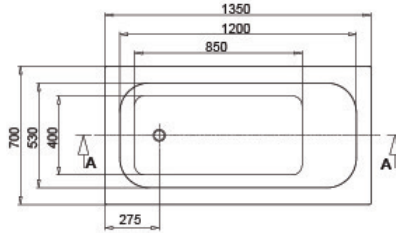

dream  
135 x 70

Kabuk + Ayak + Ön Panel (K+A+P) | Body + Leg + Front Panel 521 DR03 135070

Kabuk + Ayak + Ön Panel + Yan Panel (K+A+P+Y) | Body + Leg + Front Panel + Side Panel 521 DR04 135070

Yan Panel 70 cm | Side Panel 530 70 000070 012

Yükseklik   Height	55 cm
İç Derinlik   Inside Depth	34
Hacim   Water Capacity	210
Kabuk Ağırlık   Body Weight	16 kg
Ön Panel Ağırlık   Front Panel Weight	2.2 kg
Yan Panel Ağırlık   Side Panel Weight	1.2 kg
Ayak Ağırlık   Leg Weight	1.5 kg
Renk Kodu   Colour Code	RAL 9003