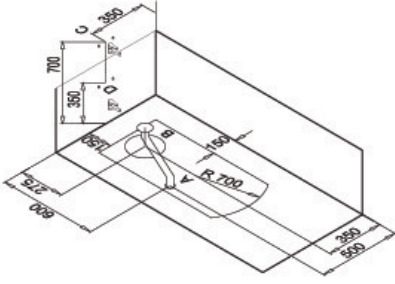

dream  
135 x 70

Kabuk + Ayak + Ön Panel (K+A+P) | Body + Leg + Front Panel 521 DR03 135070

Kabuk + Ayak + Ön Panel + Yan Panel (K+A+P+Y) | Body + Leg + Front Panel + Side Panel 521 DR04 135070

Yan Panel 70 cm | Side Panel 530 70 000070 012

Yükseklik   Height	55 cm
İç Derinlik   Inside Depth	34
Hacim   Water Capacity	210
Kabuk Ağırlık   Body Weight	16 kg
Ön Panel Ağırlık   Front Panel Weight	2.2 kg
Yan Panel Ağırlık   Side Panel Weight	1.2 kg
Ayak Ağırlık   Leg Weight	1.5 kg
Renk Kodu   Colour Code	RAL 9003