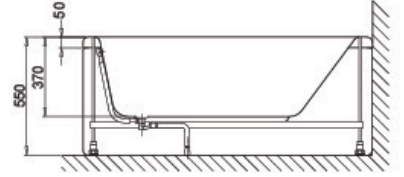

dream  
135 x 70

Kabuk + Ayak + Ön Panel (K+A+P) | Body + Leg + Front Panel 521 DR03 135070

Kabuk + Ayak + Ön Panel + Yan Panel (K+A+P+Y) | Body + Leg + Front Panel + Side Panel 521 DR04 135070

Yan Panel 70 cm | Side Panel 530 70 000070 012

Yükseklik   Height	55 cm
İç Derinlik   Inside Depth	34
Hacim   Water Capacity	210
Kabuk Ağırlık   Body Weight	16 kg
Ön Panel Ağırlık   Front Panel Weight	2.2 kg
Yan Panel Ağırlık   Side Panel Weight	1.2 kg
Ayak Ağırlık   Leg Weight	1.5 kg
Renk Kodu   Colour Code	RAL 9003