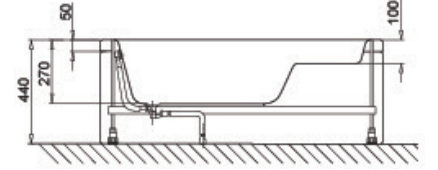

Krom Eybil | Chrome Eybil - 6 jet

Mega Jet | Mega Jet - 18 jet

Kabuk + Ayak + Ön Panel (K+A+P) | Body + Leg + Front Panel 521 HM03 1100080

Kabuk + Ayak + Ön Panel + Yan Panel (K+A+P+Y) | Body + Leg + Front Panel + Side Panel 521 HM04 1100080

Yan Panel 80 cm | Side Panel 530 70 000080 017

Yükseklik Height	44 cm
İç Derinlik Inside Depth	26
Hacim Water Capacity	160
Kabuk Ağırlık Body Weight	18,8
Ön Panel Ağırlık Front Panel Weight	2,6
Yan Panel Ağırlık Side Panel Weight	2,5
Ayak Ağırlık Leg Weight	1
Renk Kodu Colour Code	RAL 9003