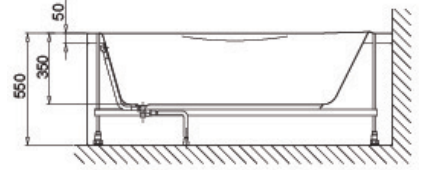

Kabuk + Ayak + Ön Panel (K+A+P) | Body + Leg + Front Panel 521 JN03 150075

Kabuk + Ayak + Ön Panel + Yan Panel (K+A+P+Y) | Body + Leg + Front Panel + Side Panel 521 JN04 150075

Yan Panel 75 cm | Side Panel 530 70 000075 014

Yükseklik Height	55 cm
İç Derinlik Inside Depth	35
Hacim Water Capacity	248
Kabuk Ağırlık Body Weight	18.6 kg
Ön Panel Ağırlık Front Panel Weight	2.5 kg
Yan Panel Ağırlık Side Panel Weight	1.2 kg
Ayak Ağırlık Leg Weight	1.5 kg
Renk Kodu Colour Code	RAL 9003