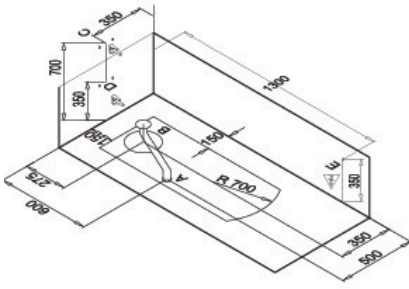

Kabuk + Ayak + Ön Panel (K+A+P) | Body + Leg + Front Panel 521 JN03 150075

Kabuk + Ayak + Ön Panel + Yan Panel (K+A+P+Y) | Body + Leg + Front Panel + Side Panel 521 JN04 150075

Yan Panel 75 cm | Side Panel 530 70 000075 014

Yükseklik Height	55 cm
İç Derinlik Inside Depth	35
Hacim Water Capacity	248
Kabuk Ağırlık Body Weight	18.6 kg
Ön Panel Ağırlık Front Panel Weight	2.5 kg
Yan Panel Ağırlık Side Panel Weight	1.2 kg
Ayak Ağırlık Leg Weight	1.5 kg
Renk Kodu Colour Code	RAL 9003