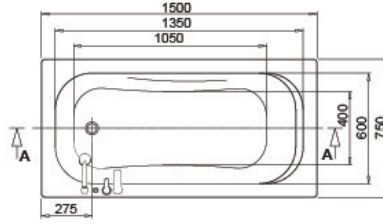

Kabuk + Ayak + Ön Panel (K+A+P) | Body + Leg + Front Panel 521 JN03 150075

Kabuk + Ayak + Ön Panel + Yan Panel (K+A+P+Y) | Body + Leg + Front Panel + Side Panel 521 JN04 150075

Yan Panel 75 cm | Side Panel 530 70 000075 014

Yükseklik Height	55 cm
İç Derinlik Inside Depth	35
Hacim Water Capacity	248
Kabuk Ağırlık Body Weight	18.6 kg
Ön Panel Ağırlık Front Panel Weight	2.5 kg
Yan Panel Ağırlık Side Panel Weight	1.2 kg
Ayak Ağırlık Leg Weight	1.5 kg
Renk Kodu Colour Code	RAL 9003