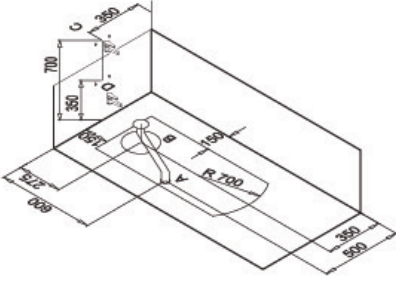

livorno

140 x 80

Kabuk + Ayak + Ön Panel (K+A+P) | Body + Leg + Front Panel 521 LV03 140080

Kabuk + Ayak + Ön Panel + Yan Panel (K+A+P+Y) | Body + Leg + Front Panel + Side Panel 521 LV05 140080

Yan Panel 80 cm | Side Panel 530 70 000080 017

Yükseklik Height	55 cm
İç Derinlik Inside Depth	35
Hacim Water Capacity	247
Kabuk Ağırlık Body Weight	18.4 kg
Ön Panel Ağırlık Front Panel Weight	2.2 kg
Yan Panel Ağırlık Side Panel Weight	1.2 kg
Ayak Ağırlık Leg Weight	1.5 kg
Renk Kodu Colour Code	RAL 9003