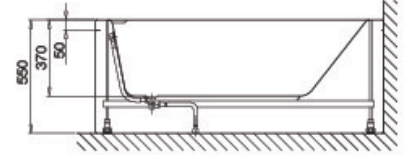

livorno

140 x 80

Kabuk + Ayak + Ön Panel (K+A+P) | Body + Leg + Front Panel 521 LV03 140080

Kabuk + Ayak + Ön Panel + Yan Panel (K+A+P+Y) | Body + Leg + Front Panel + Side Panel 521 LV05 140080

Yan Panel 80 cm | Side Panel 530 70 000080 017

Yükseklik Height	55 cm
İç Derinlik Inside Depth	35
Hacim Water Capacity	247
Kabuk Ağırlık Body Weight	18.4 kg
Ön Panel Ağırlık Front Panel Weight	2.2 kg
Yan Panel Ağırlık Side Panel Weight	1.2 kg
Ayak Ağırlık Leg Weight	1.5 kg
Renk Kodu Colour Code	RAL 9003