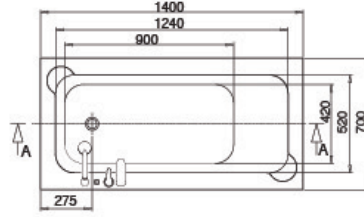

livorno

140 x 80

Kabuk + Ayak + Ön Panel (K+A+P) | Body + Leg + Front Panel 521 LV03 140080

Kabuk + Ayak + Ön Panel + Yan Panel (K+A+P+Y) | Body + Leg + Front Panel + Side Panel 521 LV05 140080

Yan Panel 80 cm | Side Panel 530 70 000080 017

Yükseklik Height	55 cm
İç Derinlik Inside Depth	35
Hacim Water Capacity	247
Kabuk Ağırlık Body Weight	18.4 kg
Ön Panel Ağırlık Front Panel Weight	2.2 kg
Yan Panel Ağırlık Side Panel Weight	1.2 kg
Ayak Ağırlık Leg Weight	1.5 kg
Renk Kodu Colour Code	RAL 9003