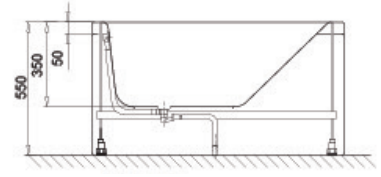

Kabuk + Ayak + Ön Panel (K+A+P) | Body + Leg + Front Panel 521 MR03 120070

Kabuk + Ayak + Ön Panel + Yan Panel (K+A+P+Y) | Body + Leg + Front Panel + Side Panel 521 MR04 120070

Yan Panel 70 cm | Side Panel 530 70 000070 012

Yükseklik Height	55 cm
İç Derinlik Inside Depth	31
Hacim Water Capacity	165
Kabuk Ağırlık Body Weight	22.25 kg
Ön Panel Ağırlık Front Panel Weight	2.1 kg
Yan Panel Ağırlık Side Panel Weight	2.5 kg
Ayak Ağırlık Leg Weight	1.5 kg
Renk Kodu Colour Code	RAL 9003