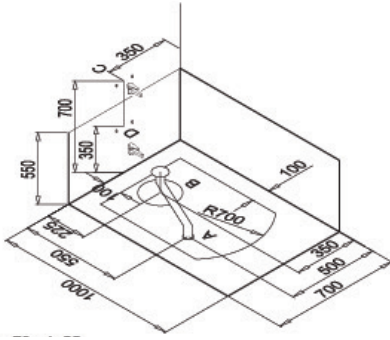

Kabuk + Ayak + Ön Panel (K+A+P) | Body + Leg + Front Panel 521 MR03 120070

Kabuk + Ayak + Ön Panel + Yan Panel (K+A+P+Y) | Body + Leg + Front Panel + Side Panel 521 MR04 120070

Yan Panel 70 cm | Side Panel 530 70 000070 012

Yükseklik Height	55 cm
İç Derinlik Inside Depth	31
Hacim Water Capacity	165
Kabuk Ağırlık Body Weight	22.25 kg
Ön Panel Ağırlık Front Panel Weight	2.1 kg
Yan Panel Ağırlık Side Panel Weight	2.5 kg
Ayak Ağırlık Leg Weight	1.5 kg
Renk Kodu Colour Code	RAL 9003