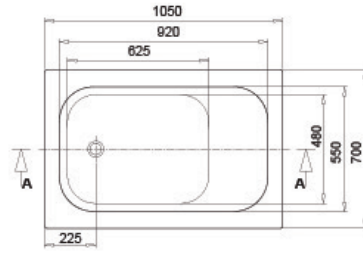

Kabuk + Ayak + Ön Panel (K+A+P) | Body + Leg + Front Panel 521 MR03 120070

Kabuk + Ayak + Ön Panel + Yan Panel (K+A+P+Y) | Body + Leg + Front Panel + Side Panel 521 MR04 120070

Yan Panel 70 cm | Side Panel 530 70 000070 012

Yükseklik Height	55 cm
İç Derinlik Inside Depth	31
Hacim Water Capacity	165
Kabuk Ağırlık Body Weight	22.25 kg
Ön Panel Ağırlık Front Panel Weight	2.1 kg
Yan Panel Ağırlık Side Panel Weight	2.5 kg
Ayak Ağırlık Leg Weight	1.5 kg
Renk Kodu Colour Code	RAL 9003