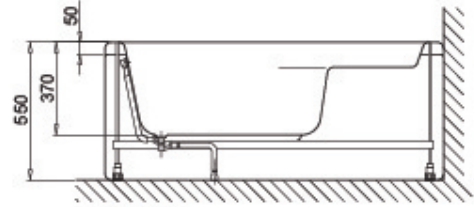

# panda

135 x 70

Kabuk + Ayak + Ön Panel (K+A+P) | Body + Leg + Front Panel 521 PN03 135070

Kabuk + Ayak + Ön Panel + Yan Panel (K+A+P+Y) | Body + Leg + Front Panel + Side Panel 521 PN04 135070

Yan Panel 70 cm | Side Panel 530 70 000070 012

Yükseklik   Height	55 cm
İç Derinlik   Inside Depth	32
Hacim   Water Capacity	210
Kabuk Ağırlık   Body Weight	17.4 kg
Ön Panel Ağırlık   Front Panel Weight	2.2 kg
Yan Panel Ağırlık   Side Panel Weight	1.2 kg
Ayak Ağırlık   Leg Weight	1.5 kg
Renk Kodu   Colour Code	RAL 9003