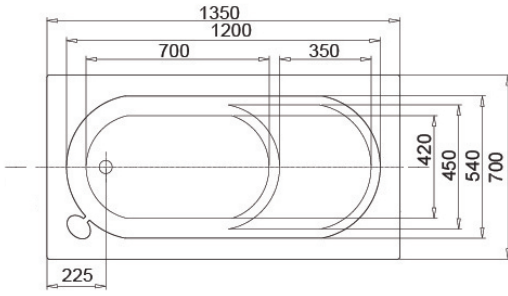

# panda

135 x 70

Kabuk + Ayak + Ön Panel (K+A+P) | Body + Leg + Front Panel 521 PN03 135070

Kabuk + Ayak + Ön Panel + Yan Panel (K+A+P+Y) | Body + Leg + Front Panel + Side Panel 521 PN04 135070

Yan Panel 70 cm | Side Panel 530 70 000070 012

Yükseklik   Height	55 cm
İç Derinlik   Inside Depth	32
Hacim   Water Capacity	210
Kabuk Ağırlık   Body Weight	17.4 kg
Ön Panel Ağırlık   Front Panel Weight	2.2 kg
Yan Panel Ağırlık   Side Panel Weight	1.2 kg
Ayak Ağırlık   Leg Weight	1.5 kg
Renk Kodu   Colour Code	RAL 9003