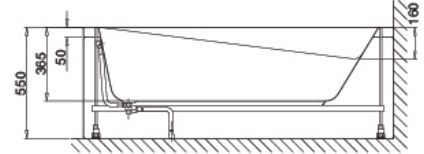

Hidromasaj Sistemleri | Hydromassage Systems

Krom Eybil | Chrome Eybil - 6 jet

Mega Jet | Mega Jet - 18 jet

paseo

155 x 70

Kabuk + Ayak + Ön Panel (K+A+P) | Body + Leg + Front Panel 521 PS03 155070

Kabuk + Ayak + Ön Panel + Yan Panel (K+A+P+Y) | Body + Leg + Front Panel + Side Panel 521 PS04 155070

Yan Panel 70 cm | Side Panel 530 70 000070 012

Yükseklik Height	55 cm
İç Derinlik Inside Depth	36
Hacim Water Capacity	240
Kabuk Ağırlık Body Weight	18,60
Ön Panel Ağırlık Front Panel Weight	2,5
Yan Panel Ağırlık Side Panel Weight	2,1
Ayak Ağırlık Leg Weight	15,35
Renk Kodu Colour Code	RAL 9003