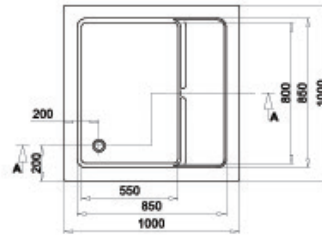

## 100 x 100

Kabuk + Ayak + Ön Panel (K+A+P) | Body + Leg + Front Panel 521 PR03 1000100

Kabuk + Ayak + Ön Panel + Yan Panel (K+A+P+Y) | Body + Leg + Front Panel + Side Panel 521 PR04 100100

Yan Panel 100 cm | Side Panel 530 70 000100 003

Yükseklik   Height	41 cm
İç Derinlik   Inside Depth	24
Hacim   Water Capacity	169
Kabuk Ağırlık   Body Weight	22.3 kg
Ön Panel Ağırlık   Front Panel Weight	2.5 kg
Yan Panel Ağırlık   Side Panel Weight	2.1 kg
Ayak Ağırlık   Leg Weight	6.75 kg
Renk Kodu   Colour Code	RAL 9003