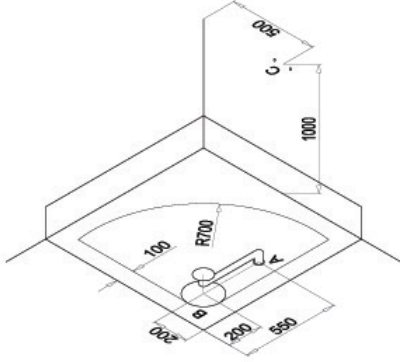

## 100 x 100

Kabuk + Ayak + Ön Panel (K+A+P) | Body + Leg + Front Panel 521 PR03 1000100

Kabuk + Ayak + Ön Panel + Yan Panel (K+A+P+Y) | Body + Leg + Front Panel + Side Panel 521 PR04 100100

Yan Panel 100 cm | Side Panel 530 70 000100 003

Yükseklik   Height	41 cm
İç Derinlik   Inside Depth	24
Hacim   Water Capacity	169
Kabuk Ağırlık   Body Weight	22.3 kg
Ön Panel Ağırlık   Front Panel Weight	2.5 kg
Yan Panel Ağırlık   Side Panel Weight	2.1 kg
Ayak Ağırlık   Leg Weight	6.75 kg
Renk Kodu   Colour Code	RAL 9003