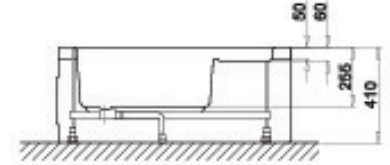

## 100 x 100

Kabuk + Ayak + Ön Panel (K+A+P) | Body + Leg + Front Panel 521 PR03 1000100

Kabuk + Ayak + Ön Panel + Yan Panel (K+A+P+Y) | Body + Leg + Front Panel + Side Panel 521 PR04 100100

Yan Panel 100 cm | Side Panel 530 70 000100 003

Yükseklik   Height	41 cm
İç Derinlik   Inside Depth	24
Hacim   Water Capacity	169
Kabuk Ağırlık   Body Weight	22.3 kg
Ön Panel Ağırlık   Front Panel Weight	2.5 kg
Yan Panel Ağırlık   Side Panel Weight	2.1 kg
Ayak Ağırlık   Leg Weight	6.75 kg
Renk Kodu   Colour Code	RAL 9003