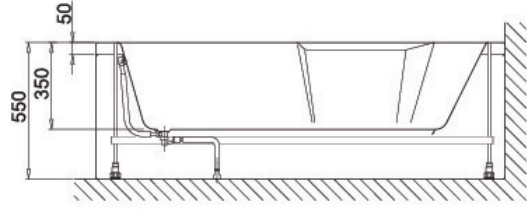

Kabuk + Ayak + Ön Panel (K+A+P) | Body + Leg + Front Panel 521 RD03 165070

Kabuk + Ayak + Ön Panel + Yan Panel (K+A+P+Y) | Body + Leg + Front Panel + Side Panel 521 RD04 165070

Yan Panel 70 cm | Side Panel 530 70 000070 012

Yükseklik   Height	55 cm
İç Derinlik   Inside Depth	35
Hacim   Water Capacity	255
Kabuk Ağırlık   Body Weight	20.2 kg
Ön Panel Ağırlık   Front Panel Weight	2.5 kg
Yan Panel Ağırlık   Side Panel Weight	1.2 kg
Ayak Ağırlık   Leg Weight	1.5 kg
Renk Kodu   Colour Code	RAL 9003