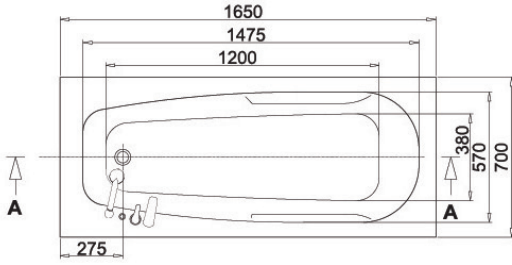

Kabuk + Ayak + Ön Panel (K+A+P) | Body + Leg + Front Panel 521 RD03 165070

Kabuk + Ayak + Ön Panel + Yan Panel (K+A+P+Y) | Body + Leg + Front Panel + Side Panel 521 RD04 165070

Yan Panel 70 cm | Side Panel 530 70 000070 012

Yükseklik   Height	55 cm
İç Derinlik   Inside Depth	35
Hacim   Water Capacity	255
Kabuk Ağırlık   Body Weight	20.2 kg
Ön Panel Ağırlık   Front Panel Weight	2.5 kg
Yan Panel Ağırlık   Side Panel Weight	1.2 kg
Ayak Ağırlık   Leg Weight	1.5 kg
Renk Kodu   Colour Code	RAL 9003