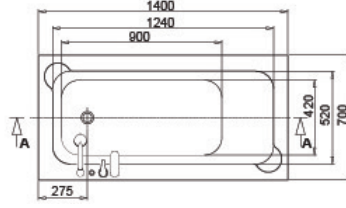

# sardunya

140 x 70

Kabuk + Ayak + Ön Panel (K+A+P) | Body + Leg + Front Panel 521 SR03 140070

Kabuk + Ayak + Ön Panel + Yan Panel (K+A+P+Y) | Body + Leg + Front Panel + Side Panel 521 SR04 140070

Yan Panel 70 cm | Side Panel 530 70 000070 012

Yükseklik   Height	55 cm
İç Derinlik   Inside Depth	36
Hacim   Water Capacity	218
Kabuk Ağırlık   Body Weight	18 kg
Ön Panel Ağırlık   Front Panel Weight	2.2 kg
Yan Panel Ağırlık   Side Panel Weight	1.2 kg
Ayak Ağırlık   Leg Weight	1.5 kg
Renk Kodu   Colour Code	RAL 9003