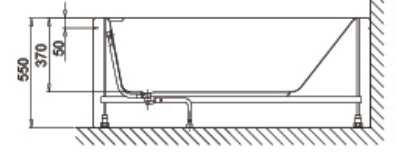

# sardunya

140 x 70

Kabuk + Ayak + Ön Panel (K+A+P) | Body + Leg + Front Panel 521 SR03 140070

Kabuk + Ayak + Ön Panel + Yan Panel (K+A+P+Y) | Body + Leg + Front Panel + Side Panel 521 SR04 140070

Yan Panel 70 cm | Side Panel 530 70 000070 012

Yükseklik   Height	55 cm
İç Derinlik   Inside Depth	36
Hacim   Water Capacity	218
Kabuk Ağırlık   Body Weight	18 kg
Ön Panel Ağırlık   Front Panel Weight	2.2 kg
Yan Panel Ağırlık   Side Panel Weight	1.2 kg
Ayak Ağırlık   Leg Weight	1.5 kg
Renk Kodu   Colour Code	RAL 9003