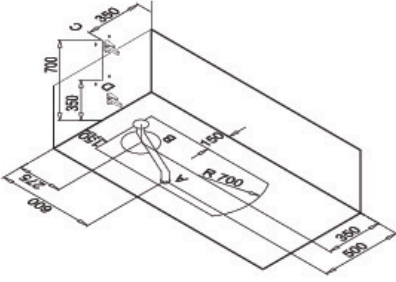

# sardunya

140 x 70

Kabuk + Ayak + Ön Panel (K+A+P) | Body + Leg + Front Panel 521 SR03 140070

Kabuk + Ayak + Ön Panel + Yan Panel (K+A+P+Y) | Body + Leg + Front Panel + Side Panel 521 SR04 140070

Yan Panel 70 cm | Side Panel 530 70 000070 012

Yükseklik   Height	55 cm
İç Derinlik   Inside Depth	36
Hacim   Water Capacity	218
Kabuk Ağırlık   Body Weight	18 kg
Ön Panel Ağırlık   Front Panel Weight	2.2 kg
Yan Panel Ağırlık   Side Panel Weight	1.2 kg
Ayak Ağırlık   Leg Weight	1.5 kg
Renk Kodu   Colour Code	RAL 9003