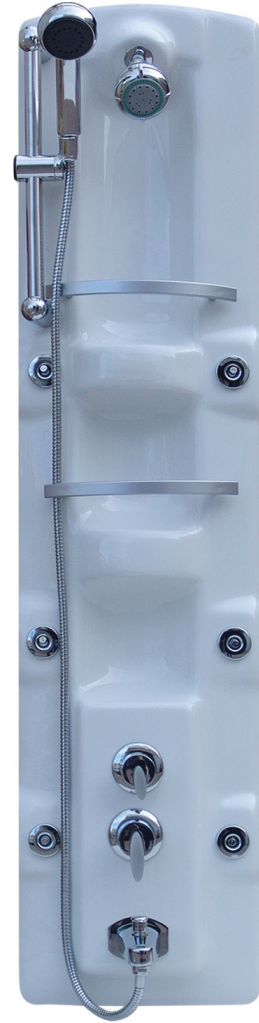

tokyo Őok duŐ
151 x 36

6 JET

Bu model oval ve dűz kűvetlere uyumludur.
This model can be applied to oval and straight bathtubs.

Űrűn Tanımı Product Type	Űrűn Kodu Product Code
Tokyo Őok DuŐ <i>Tokyo Shower Set</i>	521 70 000000 006