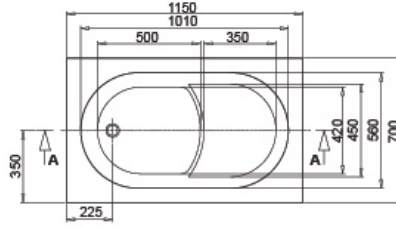

# zigana 115 x 70

Kabuk + Ayak + Ön Panel (K+A+P) | Body + Leg + Front Panel 521 ZG03 120070

Kabuk + Ayak + Ön Panel + Yan Panel (K+A+P+Y) | Body + Leg + Front Panel + Side Panel 521 ZG04 120070

Yan Panel 70 cm | Side Panel 530 70 000070 012

Yükseklik   Height	55 cm
Hacim   Water Capacity	180
Ön Panel Ağırlık   Front Panel Weight	2.1 kg
Yan Panel Ağırlık   Side Panel Weight	2.5 kg
Ayak Ağırlık   Leg Weight	1.5 kg
Renk Kodu   Colour Code	RAL 9003