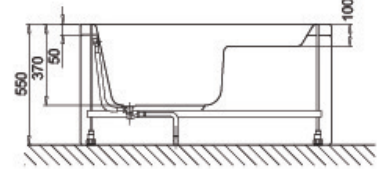

# zigana 115 x 70

Kabuk + Ayak + Ön Panel (K+A+P) | Body + Leg + Front Panel 521 ZG03 120070

Kabuk + Ayak + Ön Panel + Yan Panel (K+A+P+Y) | Body + Leg + Front Panel + Side Panel 521 ZG04 120070

Yan Panel 70 cm | Side Panel 530 70 000070 012

Yükseklik   Height	55 cm
Hacim   Water Capacity	180
Ön Panel Ağırlık   Front Panel Weight	2.1 kg
Yan Panel Ağırlık   Side Panel Weight	2.5 kg
Ayak Ağırlık   Leg Weight	1.5 kg
Renk Kodu   Colour Code	RAL 9003