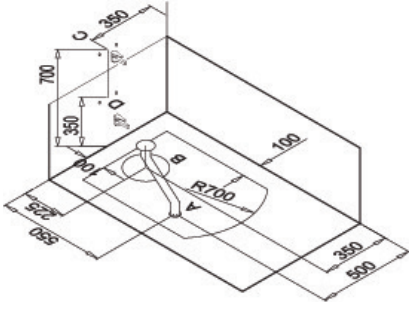

# zigana 115 x 70

Kabuk + Ayak + Ön Panel (K+A+P) | Body + Leg + Front Panel 521 ZG03 120070

Kabuk + Ayak + Ön Panel + Yan Panel (K+A+P+Y) | Body + Leg + Front Panel + Side Panel 521 ZG04 120070

Yan Panel 70 cm | Side Panel 530 70 000070 012

Yükseklik   Height	55 cm
Hacim   Water Capacity	180
Ön Panel Ağırlık   Front Panel Weight	2.1 kg
Yan Panel Ağırlık   Side Panel Weight	2.5 kg
Ayak Ağırlık   Leg Weight	1.5 kg
Renk Kodu   Colour Code	RAL 9003